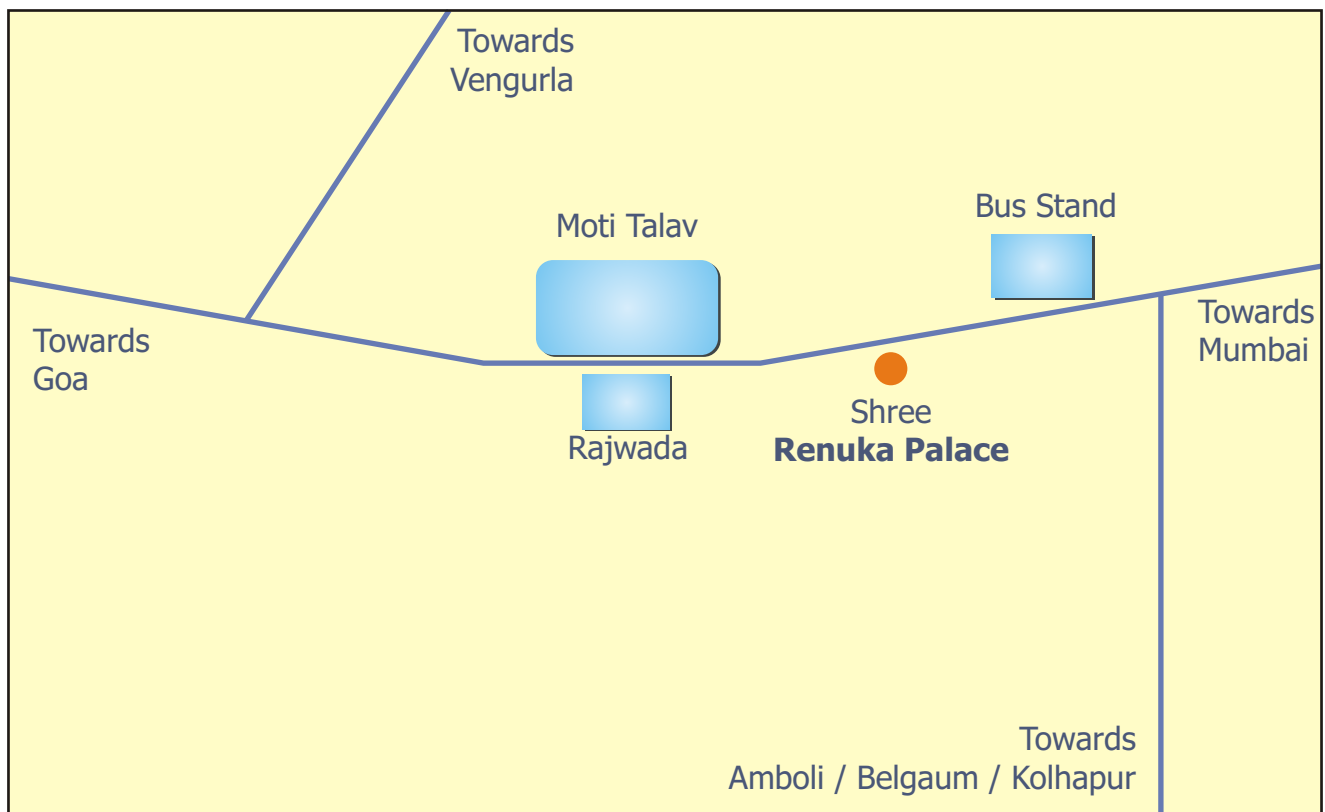

Route map & contact details

For bookings & more inquiry,
please feel free to contact us at

Hotel Renuka palace
Mumbai Goa Highway, Sawantwadi,
Dist. Sindhudurg, Maharashtra, India.

Contact : +91 2363 274777, 272999